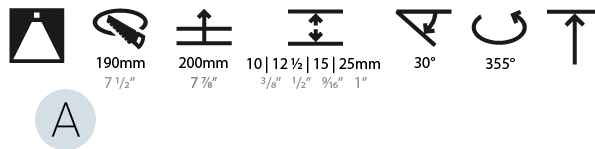

ELECTRICAL

Lamp Type: LED (Zhaga Standard)
Input Wattage (W): 23.2
Total Output Wattage (W): 21.2
Dimming: Tri-Mode (Non-Dimming and Phase Dimming (120Vac only) and 0-10V Dimming)
Driver Included: No
Driver Location: Recessed Housing
Driver Type: Constant Current - Universal
Driver Class: Class 2
Housing: See components
Input Voltage (V): 120 - 277
Constant Current (MA): 700

LED

Number of LEDs: 1
Color Temperature (°K): 2700 / 3000 / 3500 / 4000
Max. Delivered Lumen (lm): 1440 / 1490 / 1568 / 1600
CRI: >90 CRI
Lamp Life (hrs): 50000
Upon Request: Special Color Temperature RGB-W Tunable White Special LED

OPTICAL

Reflector°: 8
Adjustability: Rotational 355°; Tilt 30°
Upon Request: Special Beam Angles

RATINGS AND CERTIFICATIONS

Certified By: Certified for North American Standards
IP rating: IP44
Zaneen Group Inc. © 2024, T 1800-388-3382, F 416-247-9319, www.zaneen.com