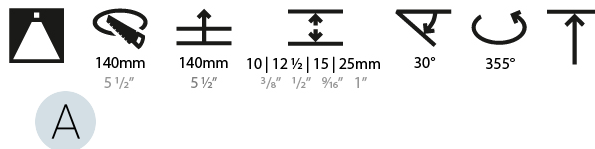

OPTICAL

Reflector: 18 / 26 / 40
 Adjustability: Rotational 355°; Tilt 30°
 Upon Request: Special Beam Angles

RATINGS AND CERTIFICATIONS

Certified By: Certified for North American Standards
 IP rating: IP44
 Zaneen Group Inc. © 2024, T 1800-388-3382, F 416-247-9319, www.zaneen.com